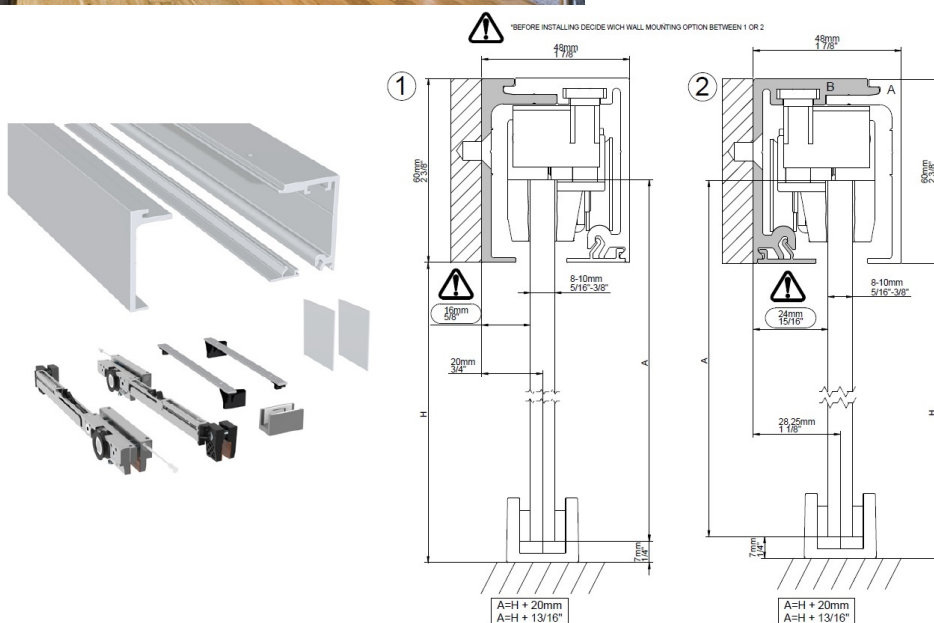

PRODUCT SHEET

Description:

Sliding Door SISO-70CW,2000mm,AL,Ceiling/Wall Mount,W/Soft Close, Alu Anodized, 8-10mm Glass Thickness,Max 70KG, Double, Soft Brake

Item number:

28.29.520-0

Units	Box	Carton	HS Code	Barcode
Set	1	1	8302415000	
				5704866467063